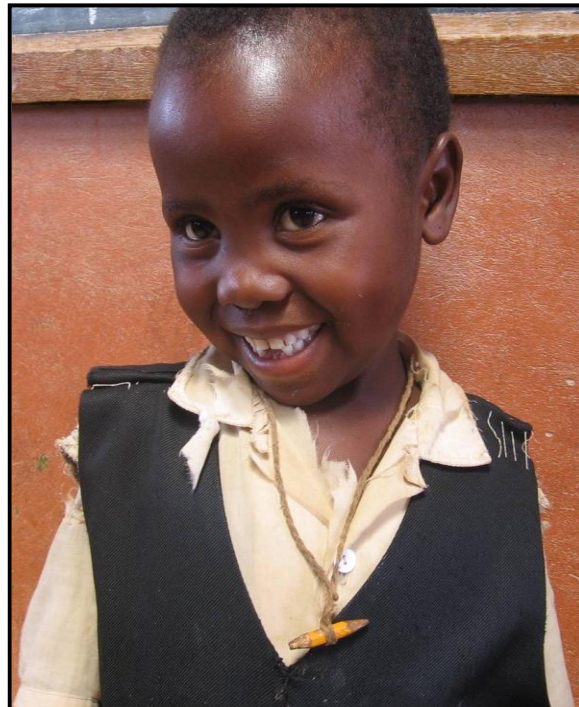

## ORPHAN RELIEF FUND

**HL Orphan Relief Fund helps orphaned and vulnerable children who have no one to provide for them.**

Lesotho has the world's third highest incidence of HIV/AIDS, leaving more than a third of the children orphaned and many more vulnerable. As child-headed households and poverty increase, few are left to care for the children - the struggle to provide basics is often impossible. **HL Orphan Relief Fund** provides the funds to immediately purchase things when a clear need is identified. It may be glasses for a child who is having trouble in school, emergent medical attention or drugs, a coffin for an unwed mother's baby, occasionally food for a funeral where there is nothing to eat. Clothing and goods are purchased from the nearest village so that the beneficiaries are not distinguished from others or face discrimination.

**The need remains great; your donation can provide such essentials as:**

- **\$20** buys a school sweater for a child. Classrooms are very cold in winter and not heated;
- **\$35** buys school supplies including a notebook for each subject, graph paper, pencil, pens, and geometry set ;
- **\$45** buys a school uniform including tunic (for girls), pants (for boys), two shirt and socks;
- **\$50** buys school shoes for a child who may walk more than 1.5 hours to and from school each day;
- **\$80** buys a tracksuit as girls are only allowed to wear the winter tracksuits sold at the school; or
- **\$100** buys a winter coat for the frigid mountain winters.